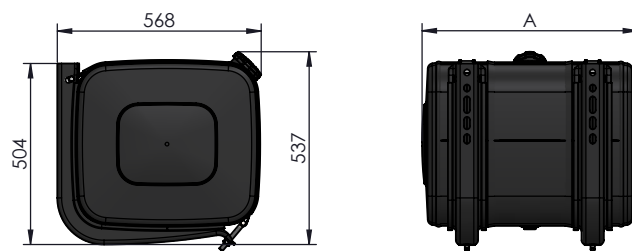

Coated steel

Tank code	Tank code + kit	Filling capacity	A mm
HCGLBC04010	HCGLBC04030	80	400
HCGLBC05010	HCGLBC05030	100	500
HCGLBC06010	HCGLBC06030	120	600
HCGLBC08010	HCGLBC08030	160	800
HCGLBC10010	HCGLBC10030	200	1000
HCGLBC12510	HCGLBC12530	250	1250
HCGLBC15010	HCGLBC15030	300	1500

Mounting kit

Code	Description
135903BCLX0	Side kit

Link:
[Data sheet](#)
[Assembly instructions kit](#)

#TankExpert