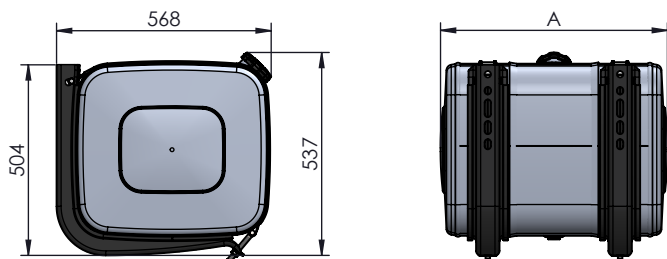

• Oversized fuel tanks

Aluminium

Tank code	Tank code + kit	Filling capacity	A mm
HCALBC04010	HCALBC04030	80	400
HCALBC05010	HCALBC05030	100	500
HCALBC06010	HCALBC06030	120	600
HCALBC08010	HCALBC08030	160	800
HCALBC10010	HCALBC10030	200	1000
HCALBC12510	HCALBC12530	250	1250
HCALBC15010	HCALBC15030	300	1500