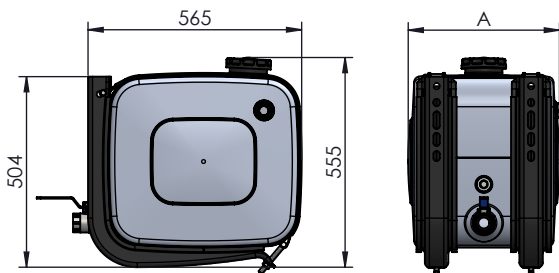

# BC Series Tanks

We are pleased to inform you that the Tanks range is enriched with the introduction of the BC series (450x500) composed by:

- **Multifittings oil tanks** with a capacity range from 60 to 100 liters and two different types of fitting: lateral and rear cabin. This feature makes these products an ideal solution for all those setups where a compact, sturdy and reliable tank is required and where the installation space is limited.
- **Oversized fuel tanks** with a capacity range from 80 to 300 liters, approved according to UN Directive ECE 34 E3, built with the most advanced technologies and subjected to scrupulous testing. These tanks are designed for all applications where a certified quality, reliable and durable product is required. The BC oversized fuel tanks can be easily installed on: industrial vehicles of the most important European brands, agricultural and industrial machinery, forklifts, vehicles and construction equipment.

## • Multifittings oil tanks

Aluminium

Tank code	Filling capacity	A	Suction port	Weight
		mm		Kg
<b>H1ANBC03540</b>	<b>60-70</b>	350	G 1-1/4	9.3
<b>H1ANBC04040</b>	<b>80</b>	400		9.8
<b>H1ANBC04540</b>	<b>90</b>	450		10.4
<b>H1ANBC05040</b>	<b>100</b>	500		11

Mounting kit to be ordered separately

Coated steel

Tank code	Filling capacity	A	Suction port	Weight
		mm		Kg
<b>H1GNBC03540</b>	<b>60-70</b>	350	G 1-1/4	17.3
<b>H1GNBC04040</b>	<b>80</b>	400		18.4
<b>H1GNBC04540</b>	<b>90</b>	450		19.6
<b>H1GNBC05040</b>	<b>100</b>	500		20.8