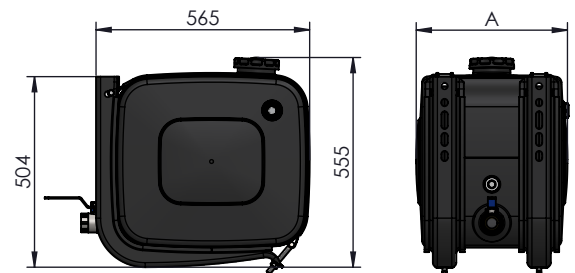

# BC Series Tanks

We are pleased to inform you that the Tanks range is enriched with the introduction of the BC series (450x500) composed by:

- **Multifittings oil tanks** with a capacity range from 60 to 100 liters and two different types of fitting: lateral and rear cabin. This feature makes these products an ideal solution for all those setups where a compact, sturdy and reliable tank is required and where the installation space is limited.
- **Oversized fuel tanks** with a capacity range from 80 to 300 liters, approved according to UN Directive ECE 34 E3, built with the most advanced technologies and subjected to scrupulous testing. These tanks are designed for all applications where a certified quality, reliable and durable product is required. The BC oversized fuel tanks can be easily installed on: industrial vehicles of the most important European brands, agricultural and industrial machinery, forklifts, vehicles and construction equipment.

## • Multifittings oil tanks

Aluminium

Tank code	Filling capacity	A	Suction port	Weight
		mm		Kg
<b>H1ANBC03540</b>	<b>60-70</b>	350	G 1-1/4	9.3
<b>H1ANBC04040</b>	<b>80</b>	400		9.8
<b>H1ANBC04540</b>	<b>90</b>	450		10.4
<b>H1ANBC05040</b>	<b>100</b>	500		11

Mounting kit to be ordered separately

Coated steel

Tank code	Filling capacity	A	Suction port	Weight
		mm		Kg
<b>H1GNBC03540</b>	<b>60-70</b>	350	G 1-1/4	17.3
<b>H1GNBC04040</b>	<b>80</b>	400		18.4
<b>H1GNBC04540</b>	<b>90</b>	450		19.6
<b>H1GNBC05040</b>	<b>100</b>	500		20.8